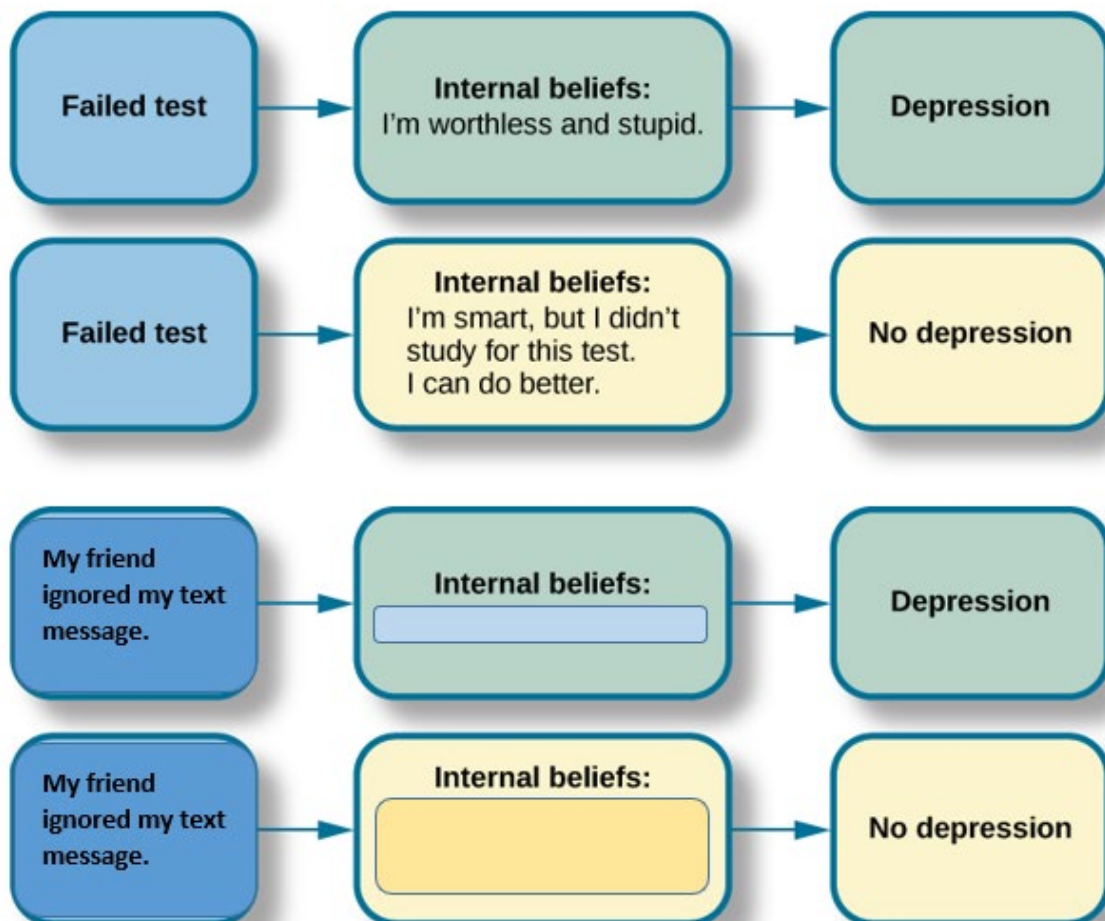

Useful link: https://www.rethink.org/advice-and-information/covid-19-support/?gclid=EAlalQobChMI05654qDv6AIVDe3tCh0hEgQREAAAYASAAEgIV4_D_BwE

Extension: If you were to design a piece of research into social behaviour during the covid-19 pandemic, what would you want to investigate? How do would you do this?

Learn more about Cognitive Behavioural therapy:

Watch the following clip which explain cognitive behavioural therapy.

https://www.youtube.com/watch?v=9c_Bv_FBE-c

Can you apply the techniques outlined in the clip and example below to complete in the internal beliefs in the second diagram?